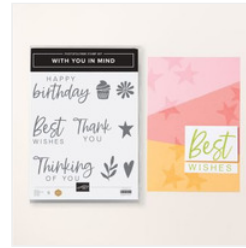

Supply List

Place Order

kthomas309@zoominternet.net

[Timeless Plaid 6\"/>
X 6\" \(15.2 X 15.2
Cm\) Designer
Series Paper -
164678](#)

Price: \$12.50

[Basic White 8-1/2\"/>
X 11\" Thick
Cardstock -
159229](#)

Price: \$17.00

[Basic White 8-1/2\"/>
X 11\" Cardstock -
159276](#)

Price: \$13.00

[With You In Mind
Photopolymer
Stamp Set
\(English\) - 164747](#)

Price: \$20.00

[Mossy Meadow
Classic Stampin'
Pad - 147111](#)