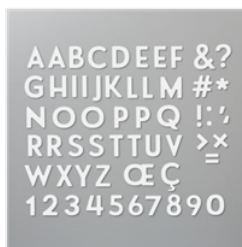

Price: \$30.00

So Many  
Snowflakes Dies -  
153560

Price: \$36.00

Playful Alphabet  
Dies - 152706

Price: \$34.00

Snowflake  
Splendor Designer  
Series Paper -  
153512

**Sale: \$9.20**

Price: \$11.50