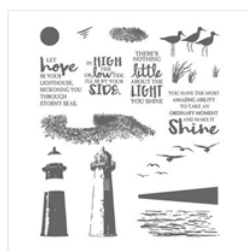

Supply List

Lisa Ann Bernard

(707) 513-7718

lisa@queenbcreations.net

<http://www.queenbcreations.net>

[High Tide Photopolymer Stamp Set \(En\) - 143006](#)

Price: \$26.00

[Sailing Home Cling Stamp Set \(En\) - 149457](#)