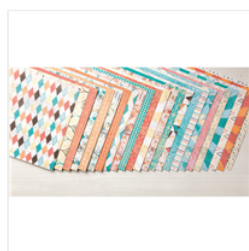

Supply List

Place Order
liz.vuille@artlover.com

[Cupcakes & Carousels Designer Series Paper Stack - 142744](#)

Price: £9.00

[Lift Me Up Wood-Mount Bundle - 144711](#)

Price: £47.50

[Lift Me Up Clear-Mount Bundle - 144712](#)

Price: £41.25

[2016-2018 In Color 12" X 12" \(30.5 X 30.5 Cm\) Cardstock - 141412](#)

Price: £10.00

[So Saffron A4 Cardstock - 108611](#)

Price: £8.75

[Calypso Coral A4 Cardstock - 124392](#)

Price: £14.00

[Soft Suede Classic Stampin' Pad - 126978](#)