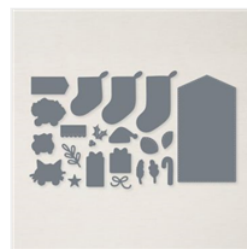

Price: \$15.00

[Detailed Pumpkins  
Dies - 156477](#)

Price: \$29.00

[Sweet As A Peach  
Photopolymer  
Stamp Set -  
155050](#)

Price: \$18.00

[Blackberry Bliss  
Classic Stampin'  
Pad - 147092](#)

Price: \$11.00

[Stockings Dies -  
156288](#)

Price: \$31.00

[Very Vanilla 8-1/2"  
X 11" Cardstock -  
101650](#)

Price: \$13.00

[Elegant Faceted  
Gems - 152464](#)

Price: \$7.50

[3/8" \(1 Cm\)  
Diamond Weave  
Ribbon - 156507](#)