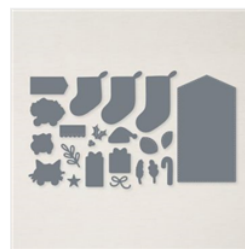

**Stockings Dies -
156288**

Sale: $15.50

Price: $31.00