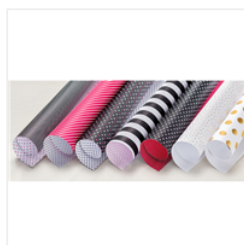

[Pop Of Pink
Specialty Designer
Series Paper -
141648](#)

Price: $13.00