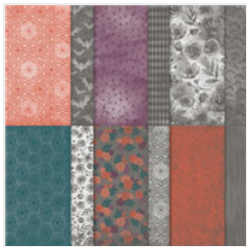

Price: \$11.50

[Peony Garden
Designer Series
Paper - 152483](#)

Price: \$11.50

[Whale Of A Time
6" X 6" \(15.2 X
15.2 Cm\) Designer
Series Paper -
152460](#)

Price: \$11.50

[Heartwarming
Hugs Designer
Series Paper -
153492](#)

Price: \$11.50

[Magic In This Night
Designer Series
Paper - 153517](#)

Price: \$11.50

[Snowflake
Splendor Designer
Series Paper -
153512](#)

Price: \$11.50

[In Good Taste
Designer Series
Paper - 152494](#)