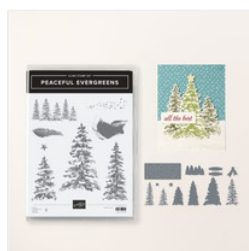

Supply List

Tina Shaw
9379026439

tinashaw2016@outlook.com
www.tinashaw.stampinup.net

[Peaceful Evergreens Bundle - 164025](#)

Price: \$59.25

[Christmas Labels Photopolymer Stamp Set \(English\) - 164296](#)

Price: \$24.00

[Greetings Of The Season Bundle \(English\) - 164113](#)

Price: \$51.25

[Very Vanilla 8-1/2" X 11" Cardstock - 101650](#)

Price: \$13.00

[Basic Black 8-1/2" X 11" Cardstock - 121045](#)

Price: \$14.00

[Season Of Elegance 12" X 12" \(30.5 X 30.5 Cm\) Specialty Designer Series Paper - 164144](#)

Price: \$16.50

[Berry Burst, Old Olive & White 12" X 12" \(30.5 X 30.5 Cm\) Glimmer Specialty Paper - 163769](#)