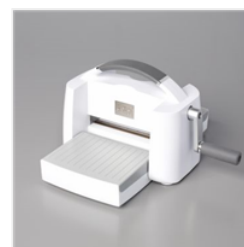

Price: \$14.00

[Very Vanilla 8-1/2"
X 11" Cardstock -
166784](#)

Price: \$14.00

[Cherry Cobbler
Classic Stampin'
Pad - 147083](#)

Price: \$11.00

[Old Olive Stampin'
Blends Combo
Pack - 154892](#)

Price: \$12.00

[Cherry Cobbler
Stampin' Blends
Combo Pack -
154880](#)

Price: \$12.00

[Gold & Silver 1/8"
\(3.2 Mm\) Trim
Combo Pack -
161633](#)

Price: \$9.00

[Cherry Cobbler &
Pearl Adhesive-
Backed Berries -
164119](#)

Price: \$9.00

[Stampin' Cut &
Emboss Machine -
149653](#)

Price: \$140.00