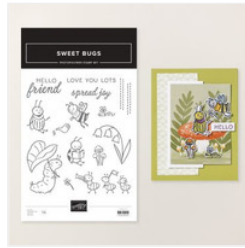

February 2026 Online Card Club Supply List

Meg Holland
3604775672

megumih4stamps@hotmail.com
<https://www.megumisstampinretreat.com>

[Cute As A Bug Suite Collection \(English\) - 167007](#)

Price: \$75.25

[Sweet Bugs Bundle \(English\) - 167002](#)

Price: \$46.75

[Sweet Bugs Photopolymer Stamp Set \(English\) - 166995](#)

Price: \$20.00

[Sweet Bugs Dies - 167001](#)

Price: \$32.00

[Cute As A Bug 12" X 12" \(30.5 X 30.5 Cm\) Designer Series Paper - 166994](#)