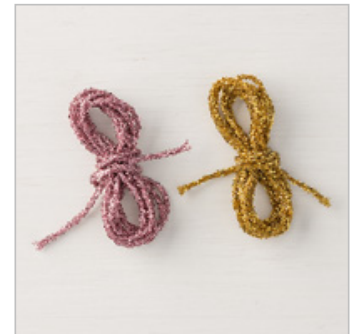

145653

\$33.00

[Painted With Love
Specialty Designer
Series Paper](#)

145580

\$13.00

[Love Mini Tinsel Trim
Combo Pack](#)

145588

\$9.00

Supply List

Holly Krautkremer

(218) 237-1980

rubberredneck@gmail.com

<http://rubberredneck.typepad.com>

Rhinestone Basic
Jewels

144220

\$5.00