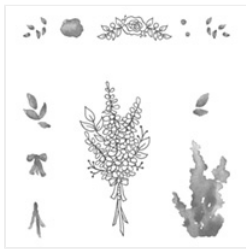

Supply List

Bev Adams
bevadams@verizon.net
bevadams.com

[Lots Of Lavender
Photopolymer
Stamp Set -
147194](#)
Price: \$0.00

[Special
Celebrations
Wood-Mount
Stamp Set -
143882](#)
Price: \$45.00

[Special
Celebrations
Clear-Mount
Stamp Set -
143885](#)
Price: \$33.00

[Very Vanilla 8-1/2"
X 11" Cardstock -
101650](#)
Price: \$13.00

[Wisteria Wonder 8-
1/2" X 11"
Cardstock -
122922](#)
Price: \$8.00

[Bundle Of Love
Specialty Designer
Series Paper -
144143](#)
Price: \$13.00