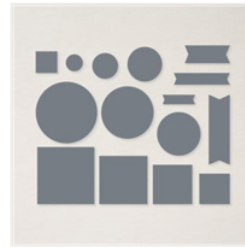

Supply List

Tammy Fite
505.440.4936

stampwithtammy@gmail.com
<http://tammyfite.stampinup.net>

[Cutest Cows
Photopolymer
Stamp Set
\(English\) - 162892](#)
Price: \$24.00

[Cutest Cows
Builder Punch -
162896](#)
Price: \$24.00

[Country Woods
12" X 12" \(30.5 X
30.5 Cm\) Designer
Series Paper -
163393](#)
Price: \$12.50

[Stylish Shapes
Dies - 159183](#)
Price: \$30.00

[Basic Gray 8-1/2"
X 11" Cardstock -
121044](#)
Price: \$14.00