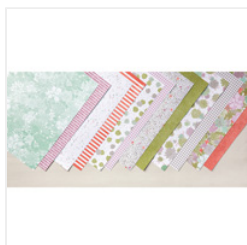

Price: 8,00 €

Stitched Shapes  
Dies - 145372

Price: 36,00 €

Sweet Sugarplum  
Classic Stampin'  
Pad - 141395

Price: 8,00 €

Tip Top Taupe A4  
Cardstock -  
138343

Price: 9,75 €

Sweet Sugarplum  
A4 Cardstock -  
141423

Price: 9,75 €

Chocolate Chip A4  
Cardstock -  
108599

Price: 9,75 €

Succulent Garden  
Designer Series  
Paper - 142778

Price: 13,50 €

Fringe Scissors -  
133325

Price: 12,00 €

Crayons-Estompe  
- 102845