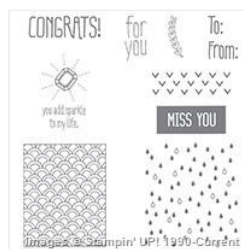

[Sparkle & Shine Clear-Mount Stamp Set - 140733](#)

Price: € 22,00