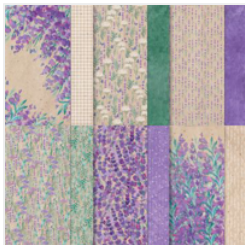

Price: \$44.00

[Specialty Plate - 154711](#)

Price: \$11.00

[Beautifully Celebrated Dies - 166974](#)

Price: \$35.00

[Cutest Crew Photopolymer Stamp Set \(English\) - 167146](#)

Price: \$19.00

[Perennial Lavender 12" X 12" \(30.5 X 30.5 Cm\) Designer Series Paper - 162593](#)

Price: \$12.50

[Gorgeous Grape 8-1/2" X 11" Cardstock - 146987](#)

Price: \$14.00

[Highland Heather 8-1/2" X 11" Cardstock - 146986](#)

Price: \$14.00

[Crumb Cake 12" X 12" \(30.5 X 30.5 Cm\) Cardstock - 166787](#)