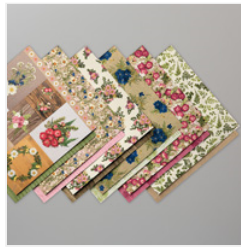

Supply List

Cheryl Hamilton
(808) 283-1643

cheryl@createwithcheryl.me
www.createwithcheryl.me

[Very Vanilla 8-1/2" X 11" Thick Cardstock - 144237](#)
Price: \$9.00

[Rococo Rose 8-1/2" X 11" Cardstock - 150882](#)
Price: \$8.75

[Pressed Petals Specialty Designer Series Paper - 149500](#)
Price: \$14.50

[Layering Circles Dies - 151770](#)
Price: \$35.00

[Designer Elements - 149586](#)
Price: \$7.00

[Peaceful Moments Cling Stamp Set \(En\) - 151595](#)
Price: \$21.00

[Under My Umbrella Photopolymer Stamp Set \(En\) - 151518](#)
Price: \$16.00

[Stitched So Sweetly Dies - 151690](#)
Price: \$32.00

[Rococo Rose 1/2" \(1.3 Cm\) Scalloped Linen Ribbon - 149704](#)
Price: \$8.00