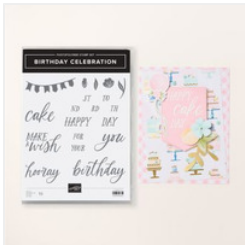

[Everyday Arches Dies - 164629](#)

Price: \$29.00

[Arched Wishes Cling Stamp Set \(English\) - 165428](#)

Price: \$25.00

[Kindest Expressions Cling Stamp Set \(English\) - 161415](#)

Price: \$24.00

[Cap & Gown Cling Stamp Set \(English\) - 162810](#)

Price: \$23.00

[Birthday Celebration Photopolymer Stamp Set \(English\) - 164592](#)

Price: \$19.00

[Mixed Media Florals 12" X 12" \(30.5 X 30.5 Cm\) Designer Series Paper - 164638](#)

Price: \$12.50

[Lovely Garden 12" X 12" \(30.5 X 30.5 Cm\) Designer Series Paper - 165524](#)