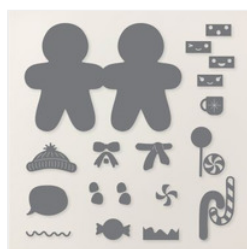

# Supply List

Peggy Murwin

815-653-2216

[peggymurwin@comcast.net](mailto:peggymurwin@comcast.net)

[www.stampwithpeggy.com](http://www.stampwithpeggy.com)

[Gingerbread Man Bundle \(English\) - 165785](#)

Price: \$54.00

[Gingerbread Man Dies - 165784](#)

Price: \$36.00

[Basic White 8-1/2" X 11" Thick Cardstock - 159229](#)

Price: \$17.00

[Granny Apple Green 8-1/2" X 11" Cardstock - 146990](#)

Price: \$14.00

[Real Red 8-1/2" X 11" Cardstock - 102482](#)