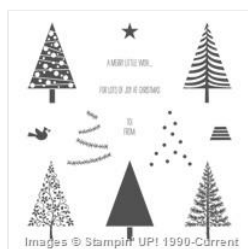

# Supply List

Place Order  
[djduju72@gmail.com](mailto:djudju72@gmail.com)

[Festival Of Trees  
Photopolymer  
Stamp Set -  
135059](#)

Price: \$20.00

[All Is Calm  
Specialty Designer  
Series Paper -  
135823](#)