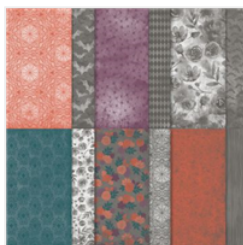

Price: \$6.00

[Basic Black 8-1/2"  
X 11" Cardstock -  
121045](#)

Price: \$14.00

[Whisper White 8-  
1/2" X 11"  
Cardstock -  
100730](#)

Price: \$9.75

[Magic In This Night  
Designer Series  
Paper - 153517](#)