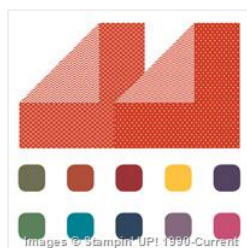

[Regals Backgrounds Designer Series Paper Stack - 130139](#)

Price: $21.95