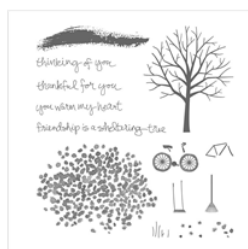

Supply List

Angel Shaver

316-377-0807

angelstamps@hotmail.com

angelstamps1.blogspot.com

[Sheltering Tree
Photopolymer
Stamp Set -
137163](#)

Price: \$25.00

[Flourishing
Phrases Clear-
Mount Stamp Set -
141534](#)

Price: \$37.00

[Blushing Bride 8-
1/2" X 11"
Cardstock -
131198](#)

Price: \$9.25

[Smoky Slate 8-1/2"
X 11" Cardstock -
131202](#)

Price: \$14.00

[Petal Promenade
Designer Series
Paper - 146913](#)

Price: \$11.00