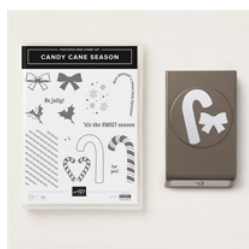

Supply List

Kim Vogel
989-506-1410

kim@kimsbasementbunch.com
www.kim_vogel.stampinup.net

[Candy Cane Season Photopolymer Bundle - 149927](#)

Price: \$31.50

[Poppy Parade 8-1/2 X 11 inch Cardstock - 119793](#)

Price: \$14.00

[Early Espresso 8-1/2 X 11 inch Cardstock - 119686](#)

Price: \$14.00

[Santa's Workshop 12 X 12 \(30.5 X 30.5 Cm\) Specialty Designer Series Paper - 147809](#)

Price: \$14.00

[Tear & Tape Adhesive - 138995](#)