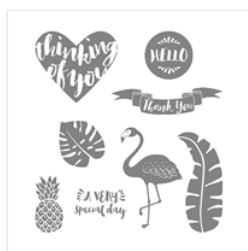

Supply List

Teresa Buchholz
(919)417-7715
teresa@stampfabulous.com
teresa@stampfabulous.com

[Pop Of Paradise
Wood-Mount
Stamp Set -
141578](#)

Price: \$27.00

[Pop Of Pink
Specialty Designer
Series Paper -
141648](#)