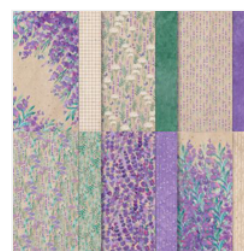

[Gorgeous Grape 8-1/2" X 11" Cardstock - 146987](#)

Price: \$14.00

[Highland Heather 8-1/2" X 11" Cardstock - 146986](#)

Price: \$14.00

[Basic White 8-1/2" X 11" Cardstock - 159276](#)

Price: \$13.00

[Perennial Lavender 12" X 12" \(30.5 X 30.5 Cm\) Designer Series Paper - 162593](#)

Price: \$12.50

[Gorgeous Grape Classic Stampin' Pad - 147099](#)

Price: \$11.00

[Paper Butterfly Accents - 162612](#)

Price: \$8.00

[Blending Brushes - 153611](#)

Price: \$17.00

[Purple Fine Shimmer Gems - 162611](#)