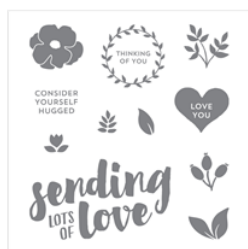

Supply List

Tricia Chuba
pchuba@hotmail.com
<https://butterdishdesigns.com/>

[Lots Of Love
Clear-Mount
Stamp Set -
143802](#)

Price: \$19.00

[Tuxedo Black
Memento Ink Pad -
132708](#)

Price: \$8.00

[Bermuda Bay
Classic Stampin'
Ink Refill - 131156](#)