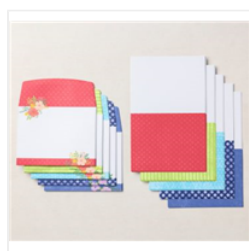

22.10.18 Cup of Tea Supply List

Judith Patterson
judithpatterson.tx@gmail.com
www.judithpatterson.net

Cup Of Tea Bundle
(English)

Price: \$45.00

Tea Boutique
Cards & Envelopes

Sale: \$4.00

Price: \$10.00

Tea Boutique 6" X
6" (15.2 X 15.2
Cm) Designer
Series Paper

Sale: \$8.40

Price: \$12.00

Basic White 8-1/2"
X 11" Cardstock

Price: \$10.50

Orchid Oasis 8-
1/2" X 11"
Cardstock

Price: \$10.00

Parakeet Party 8-
1/2" X 11"
Cardstock

Price: \$10.00