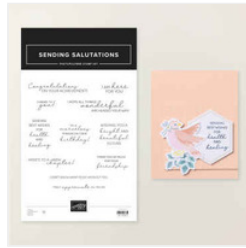

Supply List

Place Order

kthomas309@zoominternet.net

[Homemade Sweetness 12" X 12" \(30.5 X 30.5 Cm\) Designer Series Paper - 167467](#)

Price: \$12.50

[Sending Salutations Photopolymer Stamp Set \(English\) - 167857](#)

Price: \$20.00

[Crushed Curry 8-1/2" X 11" Cardstock - 131199](#)

Price: \$14.00

[Misty Moonlight 8-1/2" X 11" Cardstock - 153081](#)

Price: \$14.00

[Misty Moonlight Classic Stampin' Pad - 153118](#)

Price: \$11.00