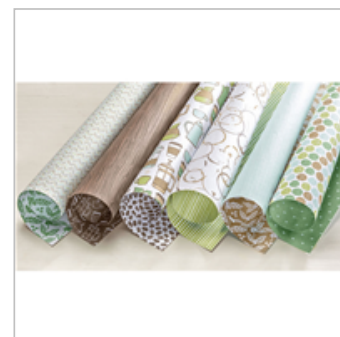

Labels To Love Clear-
Mount Stamp Set

144967

\$21.00

Coffee Break
Designer Series

Paper

144155

\$11.00

Gold Glimmer Paper