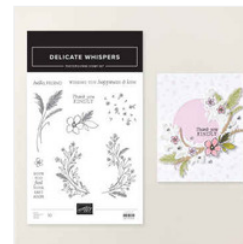

[Paradise Garden Hybrid Embossing Folder - 167120](#)

Price: \$44.00

[Specialty Plate - 154711](#)

Price: \$11.00

[Scalloped Wishes Dies - 167452](#)

Price: \$28.00

[Delicate Whispers Photopolymer Stamp Set \(English\) - 167500](#)

Price: \$20.00

[Delicate Dreams 12" X 12" \(30.5 X 30.5 Cm\) Specialty Designer Series Paper - 167498](#)

Price: \$16.50

[Crumb Cake 8-1/2" X 11" Cardstock - 120953](#)

Price: \$14.00

[Misty Moonlight 12" X 12" \(30.5 X 30.5 Cm\) Two-Tone Cardstock - 166686](#)