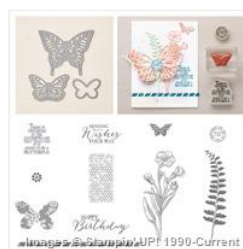

Supply List

Place Order
thepalmersangela@gmail.com

[Spring Flowers
Textured
Impressions
Embossing Folder
- 137365](#)

Price: \$16.95

[Texture Boutique
Machine - 132657](#)

Price: \$59.95

[Butterfly Basics
Photopolymer
Bundle - 138865](#)

Price: \$84.00

[Butterfly Basics
Clear-Mount
Bundle - 139323](#)

Price: \$106.25

[Butterfly Basics
Wood-Mount
Bundle - 139322](#)

Price: \$127.50

[Big Shot - 113439](#)

Price: \$204.00

[Magnetic Platform
- 130658](#)