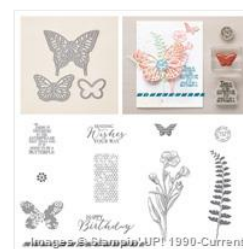

[Butterfly Basics
Wood-Mount
Bundle - 139322](#)

Price: $127.50