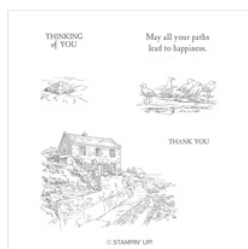

Supply List

Margaret Knight

678-910-2480

creativestampingwithMargaret@gmail.com

www.CreativeStampingwithMargaret.com

[By The Bay Cling Stamp Set - 149739](#)

Price: \$0.00

[Mossy Meadow 8-1/2" X 11" Cardstock - 133676](#)