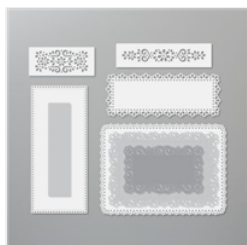

Price: \$18.00

Highland Heather  
8-1/2" X 11"  
Cardstock -  
146986

Price: \$9.25

Gorgeous Grape  
8-1/2" X 11"  
Cardstock -  
146987

Price: \$9.25

Basic White 8-1/2"  
X 11" Cardstock -  
159276

Price: \$10.25