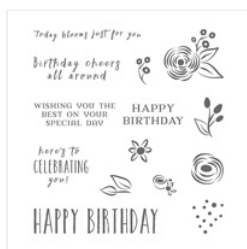

# Supply List

Julie Kettlewell

[julie.kettlewell@yahoo.com](mailto:julie.kettlewell@yahoo.com)

[www.thepaperhaven.stampinup.net](http://www.thepaperhaven.stampinup.net)

[Perennial Birthday  
Clear-Mount  
Stamp Set -  
145760](#)