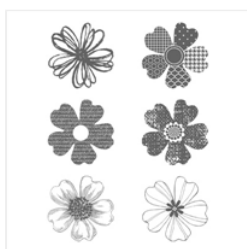

# Supply List

Place Order  
[susanitell@gmail.com](mailto:susanitell@gmail.com)

[Sassy Salutations  
Clear-Mount  
Stamp Set -  
126707](#)

Price: \$18.00

[Flower Shop  
Clear-Mount  
Stamp Set -  
130942](#)

Price: \$18.00

[1/2" \(1.3 Cm\)  
Circle Punch -  
119869](#)

Price: \$6.00

[Flower Pot  
Designer Series  
Paper - 133698](#)

Price: \$10.95

[Polka Dot Textured  
Impressions  
Embossing Folder  
- 133739](#)