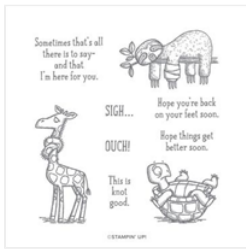

Back on Your Feet in Just Jade

Supply List

Melissa Sepowitz
melissa@thestampingninja.com
thestampingninja.com

[Back On Your Feet Cling Stamp Set - 149385](#)

Price: \$21.00

[Basic White 8-1/2" X 11" Cardstock - 159276](#)