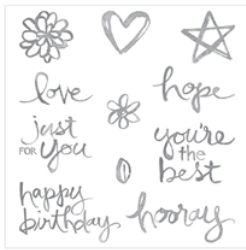

Supply List

Place Order
mariawillis@hotmail.com

[Watercolor Words
Photopolymer
Stamp Set -
138702](#)
Price: \$26.00

[Basic Black
Archival Stampin'
Pad - 140931](#)
Price: \$7.00

[Melon Mambo
Classic Stampin'
Pad - 126948](#)
Price: \$6.50