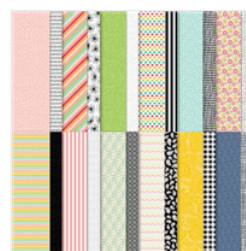

Supply List

Peggy Noe

peggy@prettypapercards.com

<http://prettypapercards.com>

[Quiet Meadow Bundle \(English\) - 155847](#)

Price: \$53.00

[Basic White 8-1/2" X 11" Cardstock - 159276](#)

Price: \$13.00

[Basic Black 8-1/2" X 11" Cardstock - 121045](#)

Price: \$14.00

[Pattern Party 12" X 12" \(30.5 X 30.5 Cm\) Host Designer Series Paper - 155426](#)

Price: \$18.00

[Tuxedo Black Memento Ink Pad - 132708](#)