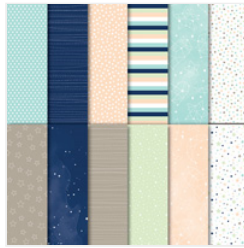

Supply List

Melinda Hoover
707-980-3052

koreanone2001@gmail.com

www.melscreativecreations.blogspot.com

[Twinkle Builder
Punch - 146321](#)

Price: \$18.00

[Twinkle Twinkle 8-
1/2" X 11"
Cardstock Pack -
146286](#)

Price: \$8.50

[Twinkle Twinkle
Designer Series
Paper - 146284](#)

Price: \$11.00

[Little Twinkle
Clear-Mount
Stamp Set -
146452](#)

Price: \$19.00

[Gray Granite
Classic Stampin'
Pad - 147118](#)

Price: \$11.00