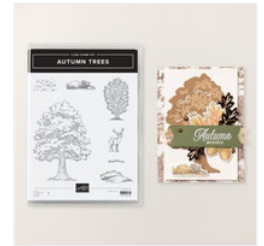

Fall Autumn Trees dutch door fun fold card

Supply List

Susie Wood

(641) 660-2537

ds52wood@gmail.com

www.susiewood.stampinup.net

[Stampin' Cut & Emboss Machine - 149653](#)

Price: \$140.00

[So Swirly Embossing Folder - 163791](#)

Price: \$10.50

[Autumn Trees Bundle - 165900](#)

Price: \$56.50

[Autumn Trees Dies - 165899](#)

Price: \$38.00

[Autumn Trees Cling Stamp Set - 165896](#)

Price: \$25.00

[Banner Sayings Bundle \(English\) - 167051](#)

Price: \$38.50

[Banner Sayings Photopolymer Stamp Set \(English\) - 167044](#)

Price: \$17.00

[Three Banner Punch - 167050](#)

Price: \$26.00

[Need For Tweed 12" X 12" \(30.5 X 30.5 Cm\) Designer Series Paper - 166144](#)