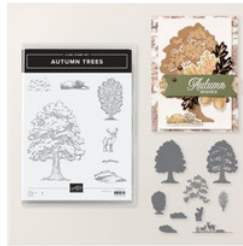

Fall Autumn Trees dutch door fun fold card

Supply List

Susie Wood

(641) 660-2537

ds52wood@gmail.com

www.susiewood.stampinup.net

[Stampin' Cut & Emboss Machine - 149653](#)

Price: \$140.00

[So Swirly Embossing Folder - 163791](#)

Price: \$10.50

[Autumn Trees Bundle - 165900](#)

Price: \$56.50

[Autumn Trees Dies - 165899](#)

Price: \$38.00

[Autumn Trees Cling Stamp Set - 165896](#)

Price: \$25.00