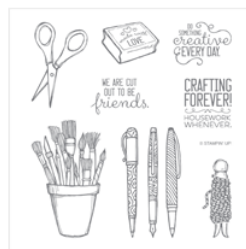

[Crafting Forever Clear-Mount Stamp Set - 143958](#)

Price: $20.00