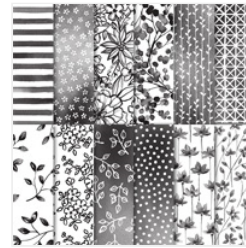

[Petal Passion
Designer Series
Paper - 145589](#)

Price: $11.00