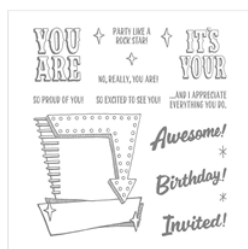

Supply List

Place Order

kthomas309@zoominternet.net

[Marquee Messages Photopolymer Stamp Set - 141727](#)
Price: \$21.00

[Playful Palette Designer Series Paper Stack - 141657](#)
Price: \$10.00

[Watercolor Paper - 122959](#)
Price: \$5.00