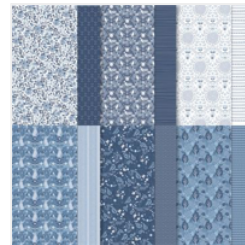

[Misty Moonlight 8-  
1/2" X 11"  
Cardstock -  
153081](#)

Price: \$14.00

[Crumb Cake 8-1/2"  
X 11" Cardstock -  
120953](#)

Price: \$14.00

[Boho Blue 8-1/2" X  
11" Cardstock -  
161724](#)

Price: \$11.50

[Basic White 8-1/2"  
X 11" Cardstock -  
159276](#)

Price: \$13.00

[Countryside Inn  
12" X 12" \(30.5 X  
30.5 Cm\) Designer  
Series Paper -  
161467](#)

Price: \$12.50

[Misty Moonlight  
3/8" \(1 Cm\) Inner  
Braid Ribbon -  
161638](#)