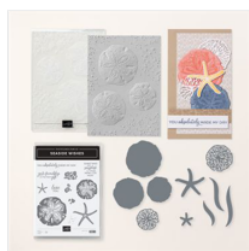

Tri-Fold Accordion Card Instructions

Supply List

Patti Dolan

patti@pspapercrafts.com

www.pspapercrafts.com

[Seaside Wishes Bundle \(English\) - 163498](#)

Price: \$47.50

[Full Of Life 6" X 6" \(15.2 X 15.2 Cm\) Designer Series Paper - 163357](#)

Price: \$12.50

[Coastal Cabana 8-1/2" X 11" Cardstock - 131297](#)

Price: \$14.00

[Basic Beige 8-1/2" X 11" Cardstock - 164511](#)

Price: \$14.00

[Basic White 8-1/2" X 11" Cardstock - 159276](#)

Price: \$13.00