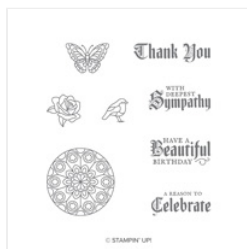

# Supply List

Angie Pyjas

817-975-3141

[stampingwithmore@gmail.com](mailto:stampingwithmore@gmail.com)

<http://www.stampingwithmore.com>

[Painted Glass  
Clear-Mount  
Stamp Set -  
147461](#)

Price: \$18.00