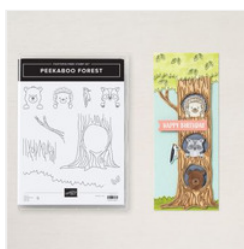

Supply List

Cheryl Hamilton

(808) 283-1643

cheryl@createwithcheryl.me

www.createwithcheryl.me

[Peekaboo Forest Bundle - 165391](#)

Price: \$45.00

[Peekaboo Forest Dies - 165390](#)

Price: \$30.00

[Peekaboo Forest Photopolymer Stamp Set - 165387](#)

Price: \$20.00

[Old Olive 8-1/2" X 11" Cardstock - 100702](#)

Price: \$14.00

[Basic White 8-1/2" X 11" Cardstock - 159276](#)

Price: \$13.00