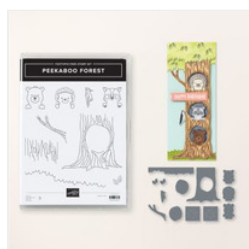

Supply List

Cheryl Hamilton

(808) 283-1643

cheryl@createwithcheryl.me

www.createwithcheryl.me

[Peekaboo Forest Bundle - 165391](#)

Price: \$45.00

[Peekaboo Forest Dies - 165390](#)

Price: \$30.00

[Peekaboo Forest Photopolymer Stamp Set - 165387](#)

Price: \$20.00

[Old Olive 8-1/2" X 11" Cardstock - 100702](#)

Price: \$14.00

[Basic White 8-1/2" X 11" Cardstock - 159276](#)

Price: \$13.00