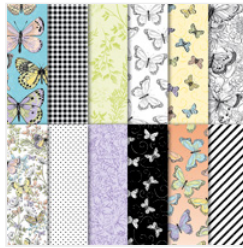

Supply List

Kim Vogel
989-506-1410

kim@kimsbasementbunch.com
www.kim_vogel.stampinup.net

[Crushed Curry 8-1/2" X 11" Cardstock - 131199](#)

Price: \$14.00

[Whisper White 8-1/2" X 11" Cardstock - 100730](#)

Price: \$9.75

[Botanical Butterfly Designer Series Paper - 149622](#)

Price: \$0.00

[Hello Cupcake Photopolymer Stamp Set - 149714](#)

Price: \$0.00

[Tuxedo Black Memento Ink Pad - 132708](#)

Price: \$8.00

[Crushed Curry Classic Stampin' Pad - 147087](#)